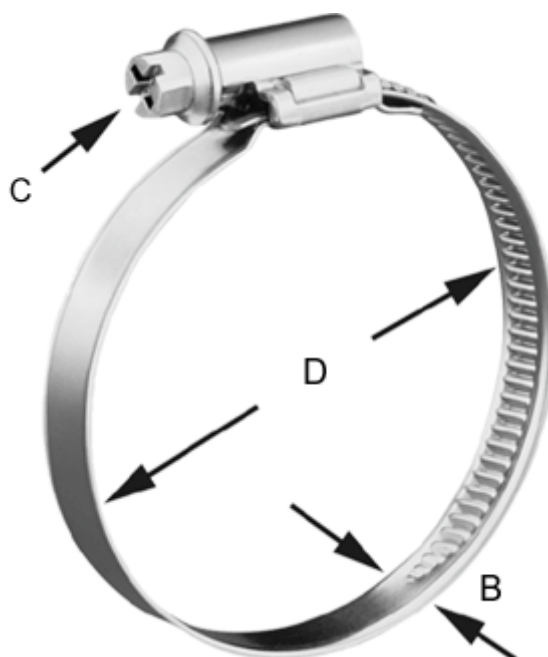

Article number: 021366703090

Description: Worm Drive Hose Clip  
TORRO 80-100/12 C7 W3

## Measures

---

C (screw type) = C7 - 7mm

Diameter D = 80-100

Width B = 12.0